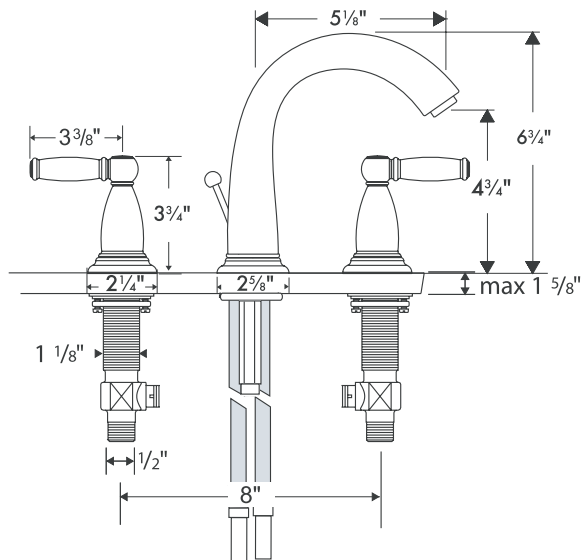

Swing C Widespread Lavatory Set

06117XX0

**ECO
RIGHT**

Product Features

- Lever handles
- Solid brass
- 90° Ceramic cartridges
- Flexible connection hoses accommodate a variety of installations
- Cascade no-clog aerator
- 1.5 gpm max.
- Includes pop-up drain

Installation Notes

- Requires 1/2" supply lines
- Hole sizes in mounting surface: valves 1 1/4", spout 1 3/8"
- Max. mounting surface thickness: 1 5/8"

The measurements shown are for reference only.

Products and specifications shown are subject to change without notice.